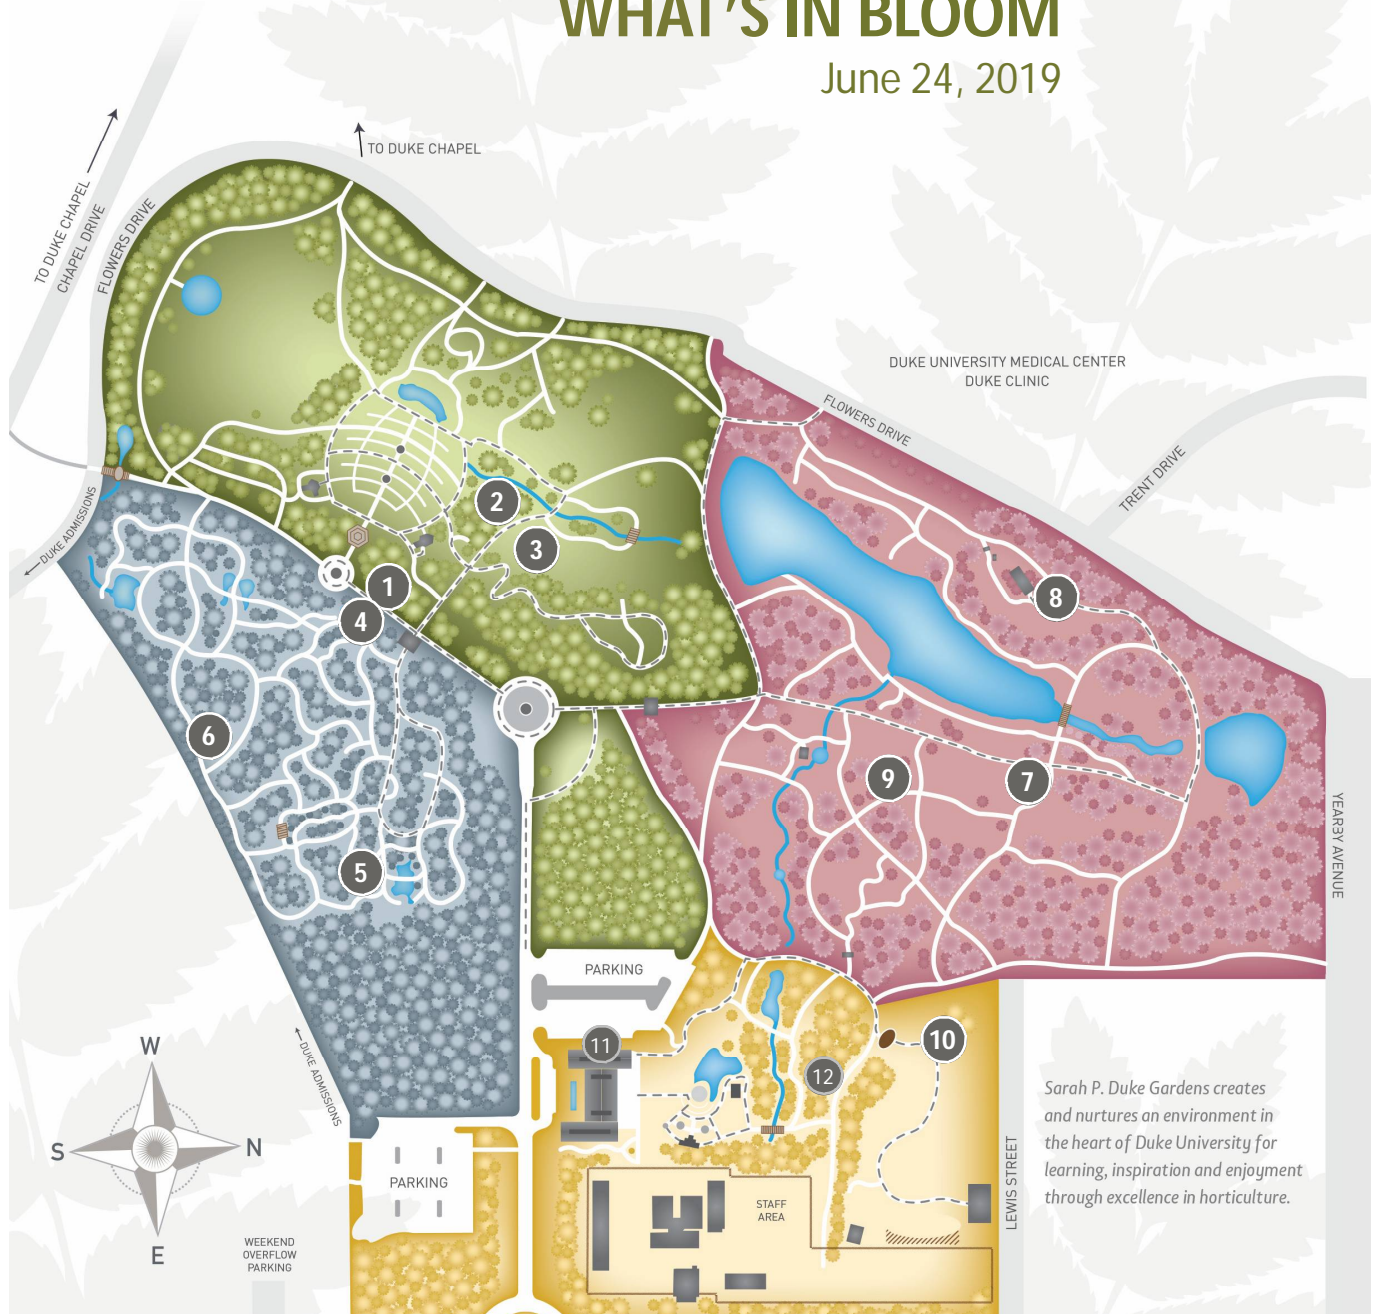

welcome to DUKE GARDENS

WHAT'S IN BLOOM

June 24, 2019

Sarah P. Duke Gardens creates and nurtures an environment in the heart of Duke University for learning, inspiration and enjoyment through excellence in horticulture.

1 *Hibiscus syriacus*
Rose of Sharon

2 *Hydrangea macrophylla*
Bigleaf hydrangea

3 *Rudbeckia maxima*
Large coneflower

4 *Monarda didyma*
Scarlet beebalm

5 *Hydrangea quercifolia*
Oakleaf hydrangea

6 *Pycnanthemum tenuifolium*
Narrowleaf mountain mint

7 *Hydrangea macrophylla*
Bigleaf hydrangea

8 *Rhododendron 'Chinzan'*
Azalea

9 *Cornus angustata*
Evergreen dogwood

10 *Monarda* sp.
Beebalm

11 *Echinacea* sp.
Coneflower

12 *Hydrangea quercifolia*
Oakleaf hydrangea