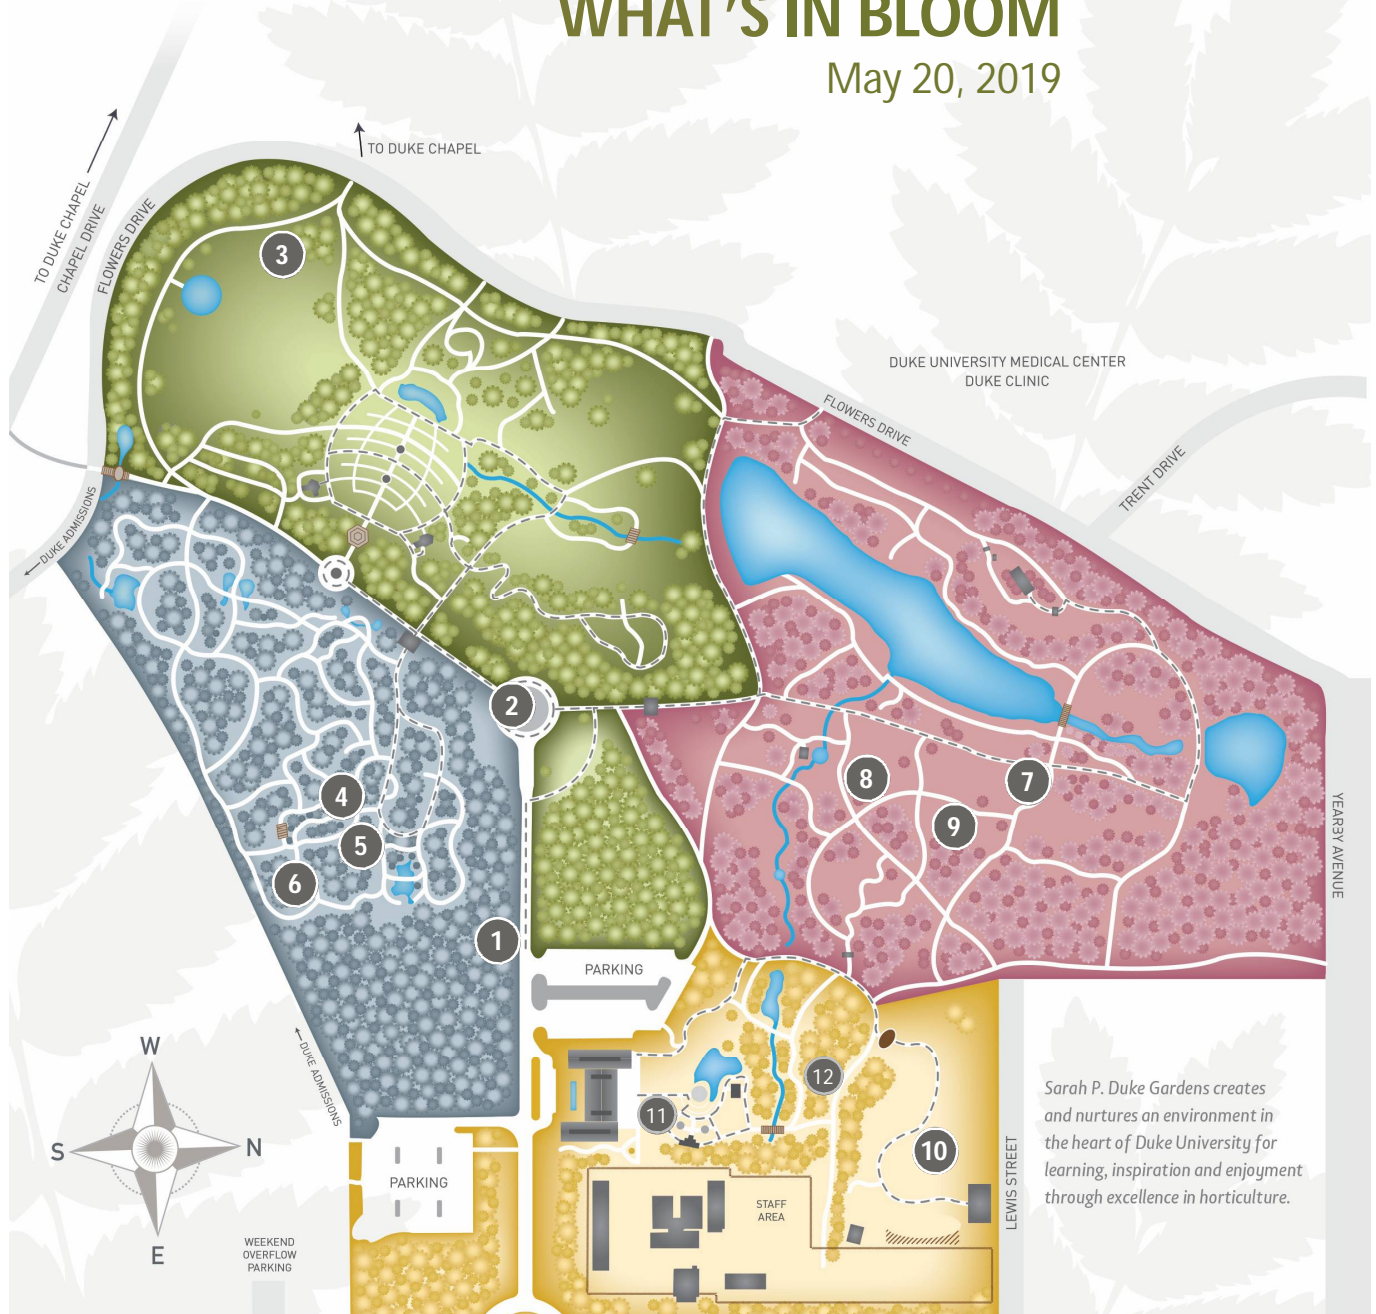

welcome to DUKE GARDENS

WHAT'S IN BLOOM

May 20, 2019

Sarah P. Duke Gardens creates and nurtures an environment in the heart of Duke University for learning, inspiration and enjoyment through excellence in horticulture.

1 *Clematis 'Jackmanii'*
Large-flowered clematis

2 *Rosa* sp.
Rose

3 *Magnolia grandiflora*
Southern magnolia

4 *Rhododendron calendulaceum*
Flame azalea

5 *Amianthium muscitoxicum*
Fly poison

6 *Rhododendron 'Maxecat'*
Rhododendron

7 *Hydrangea macrophylla*
Bigleaf hydrangea

8 *Cornus kousa*
Kousa dogwood

9 *Stewartia koreana*
Stewartia

10 *Salvia sclarea*
Clary sage

11 *Nicotiana glauca*
Jasmine tobacco

12 *Hydrangea quercifolia*
Oakleaf hydrangea