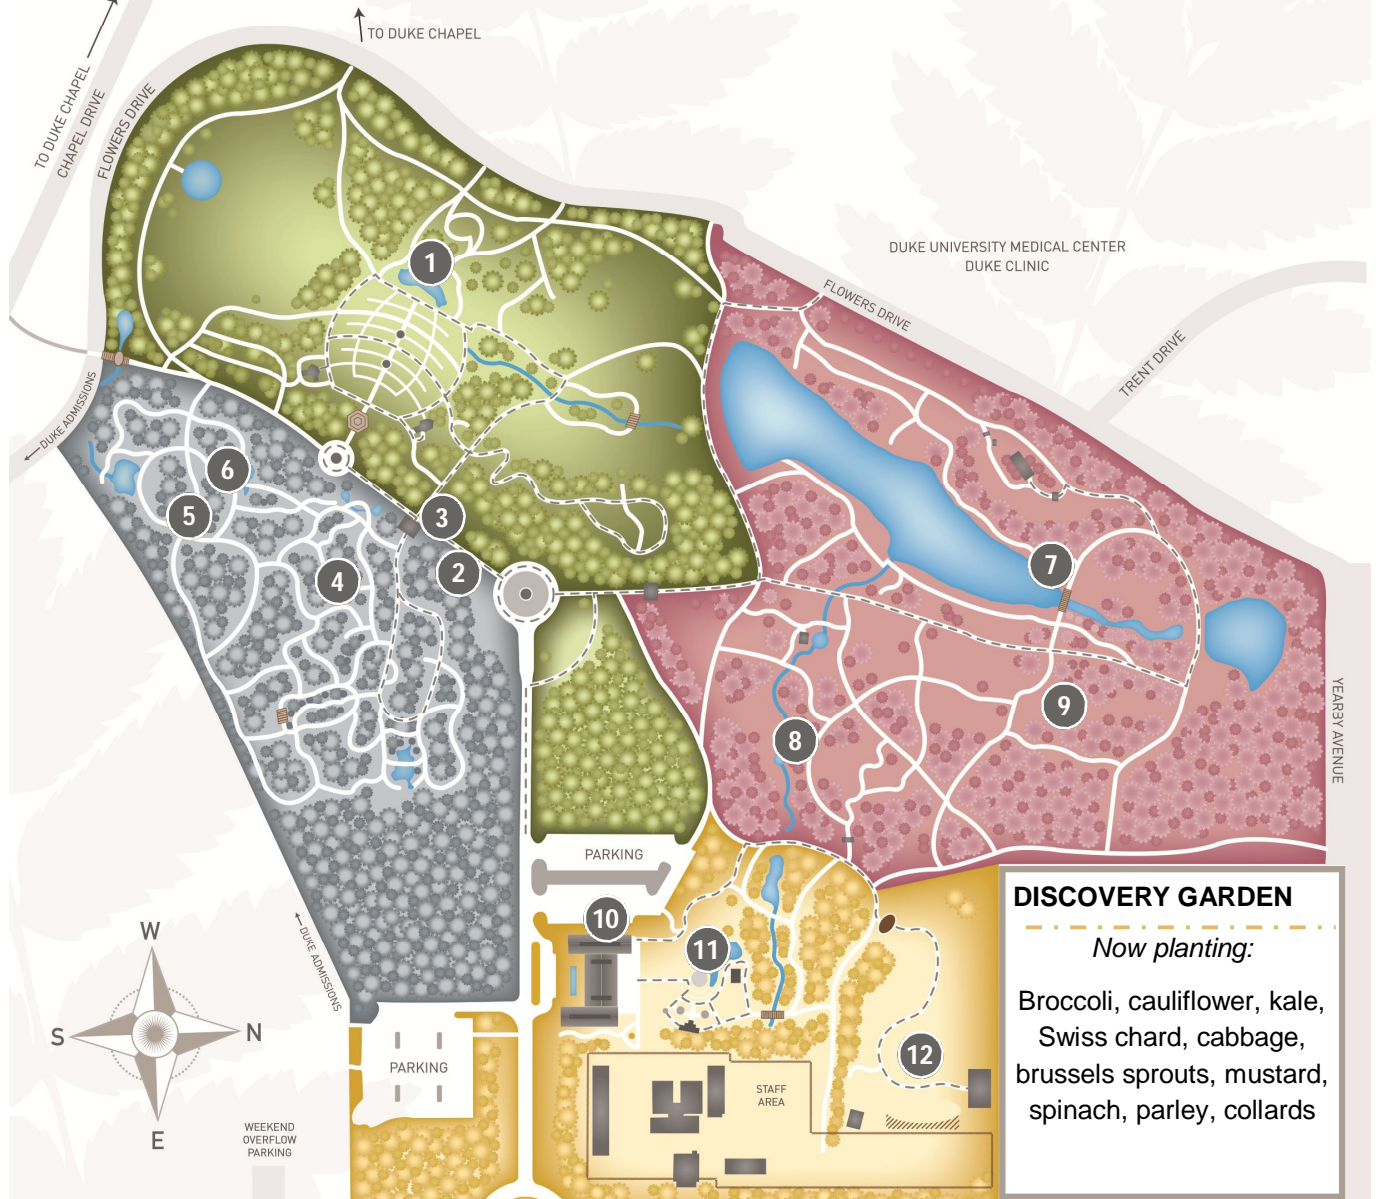

welcome to DUKE GARDENS

WHAT'S IN BLOOM

October 9, 2017

DISCOVERY GARDEN

Now planting:

Broccoli, cauliflower, kale,
Swiss chard, cabbage,
brussels sprouts, mustard,
spinach, parley, collards

- 1 *Nymphaea* sp.
Waterlilies
- 2 *Anemone x hybrida*
Japanese anemone
- 3 *Camellia sasanqua*
Sasanqua camellia
- 4 *Symphotrichum oblongifolium*—Aromatic aster

- 5 Piedmont Prairie
- 6 *Spiranthes cernua*
Ladies' tresses orchid
- 7 *Chrysanthemum* sp.
Mums
- 8 *Hedychium 'Extendum'*
Gardner's ginger lily

- 9 *Aster tataricus*
Tatarian aster
- 10 *Miscanthus capillaris*
Pink muhly grass
- 11 *Nymphaea* sp.
Waterlilies
- 12 *Zinnia* sp.
Zinnia

DORIS DUKE CENTER GARDENS

Abelia grandiflora Abelia
Canna sp. Canna
Cosmos bipinnata Cosmos
Cyclamen hederifolium Ivy-leaved cyclamen
Gaura lindheimeri Gaura
Hedychium coronarium White butterfly gingerlily
Muhlenbergia capillaris Pink muhly grass
Nymphaea sp. Waterlily
Salvia sp. Sage

Victoria sp. Water platter