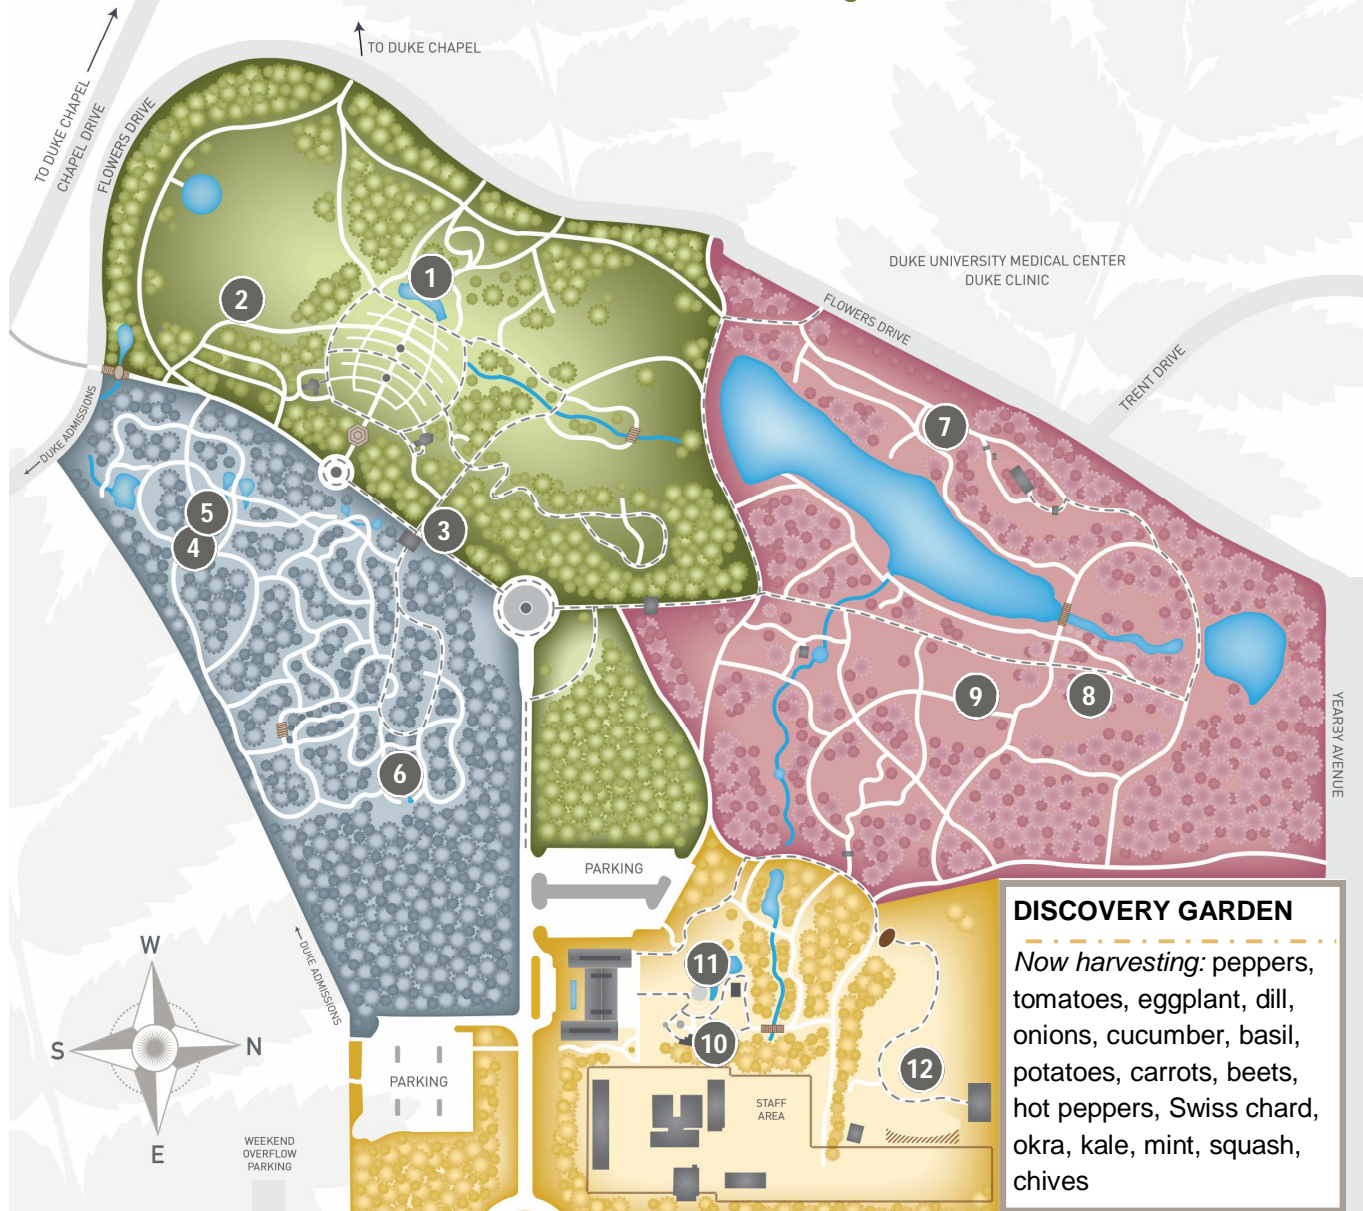

welcome to DUKE GARDENS

WHAT'S IN BLOOM

August 7, 2017

DISCOVERY GARDEN

Now harvesting: peppers, tomatoes, eggplant, dill, onions, cucumber, basil, potatoes, carrots, beets, hot peppers, Swiss chard, okra, kale, mint, squash, chives

1 *Nymphaea* sp.
Waterlilies

2 *Rudbeckia fulgida*
Orange coneflower

3 *Lilium formosanum*
Formosa lily

4 *Pycnanthemum incanum*
Hoary mountain mint

5 *Silphium asteriscus*
Starry rosinweed

6 *Hibiscus moscheutos*
Rose mallow

7 *Musa velutina*
Pink hardy banana

8 *Hedychium spicatum*
Ginger lily

9 *Patrinia scabiosifolia*
Golden lace

10 *Hydrangea paniculata*
Panicle hydrangea

11 *Nymphaea* sp.
Waterlilies

12 *Zinnia* sp.
Zinnia