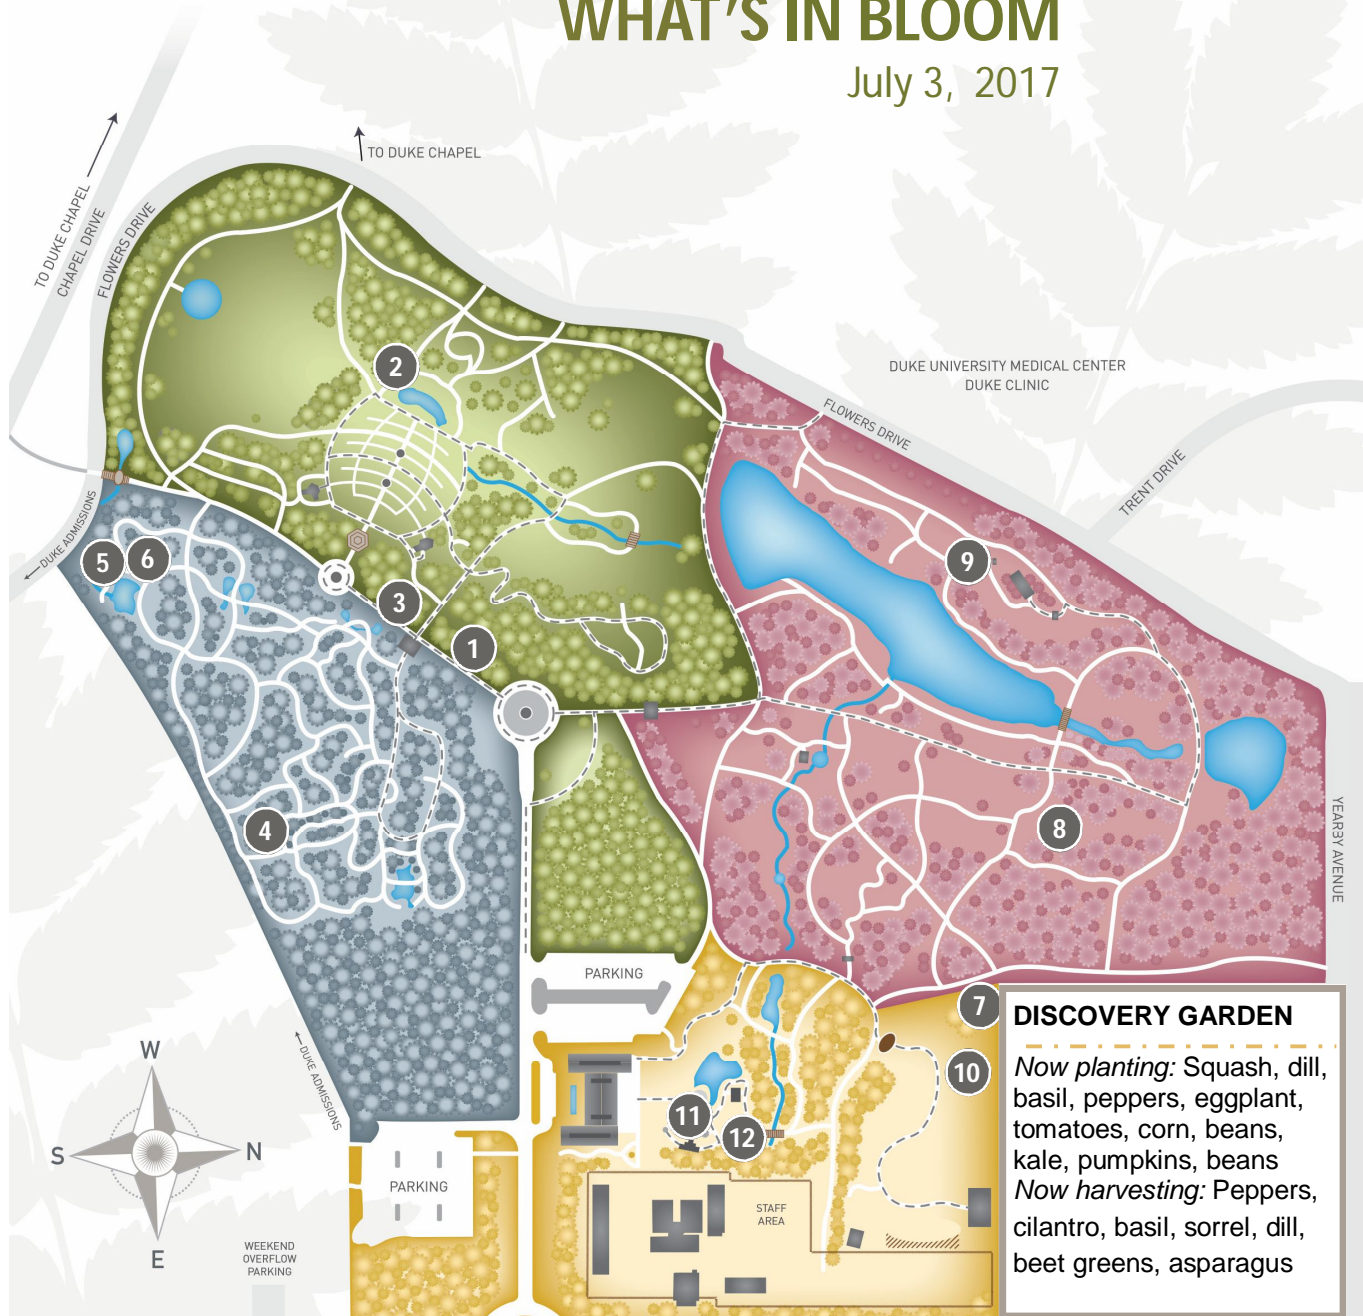

welcome to DUKE GARDENS

WHAT'S IN BLOOM

July 3, 2017

7 DISCOVERY GARDEN

Now planting: Squash, dill, basil, peppers, eggplant, tomatoes, corn, beans, kale, pumpkins, beans
Now harvesting: Peppers, cilantro, basil, sorrel, dill, beet greens, asparagus

1 *Eucomis comosa*
Pineapple lily

2 *Hydrangea paniculata*
Panicle hydrangea

3 *Hibiscus syriacus*
Rose of Sharon

4 *Rhododendron prunifolium*
Plumleaf azalea

5 *Hibiscus coccineus*
Scarlet rosemallow

6 *Monarda didyma*
Beebalm

7 *Hedychium coccineum*
Scarlet gingerlily

8 *Lilium davidii*
Lily

9 *Hemerocallis* sp.
Daylily

10 *Hydrangea paniculata*
Panicle hydrangea

11 *Hymenocallis caribaea*
Caribbean spiderlily

12 *Rudbeckia maxima*
Large coneflower

Magnolia grandiflora Southern magnolia
Rosa sp. Rose
Rudbeckia maxima Large coneflower
Trachelospermum jasminoides Star jasmine
Verbena bonariensis Tall verbena