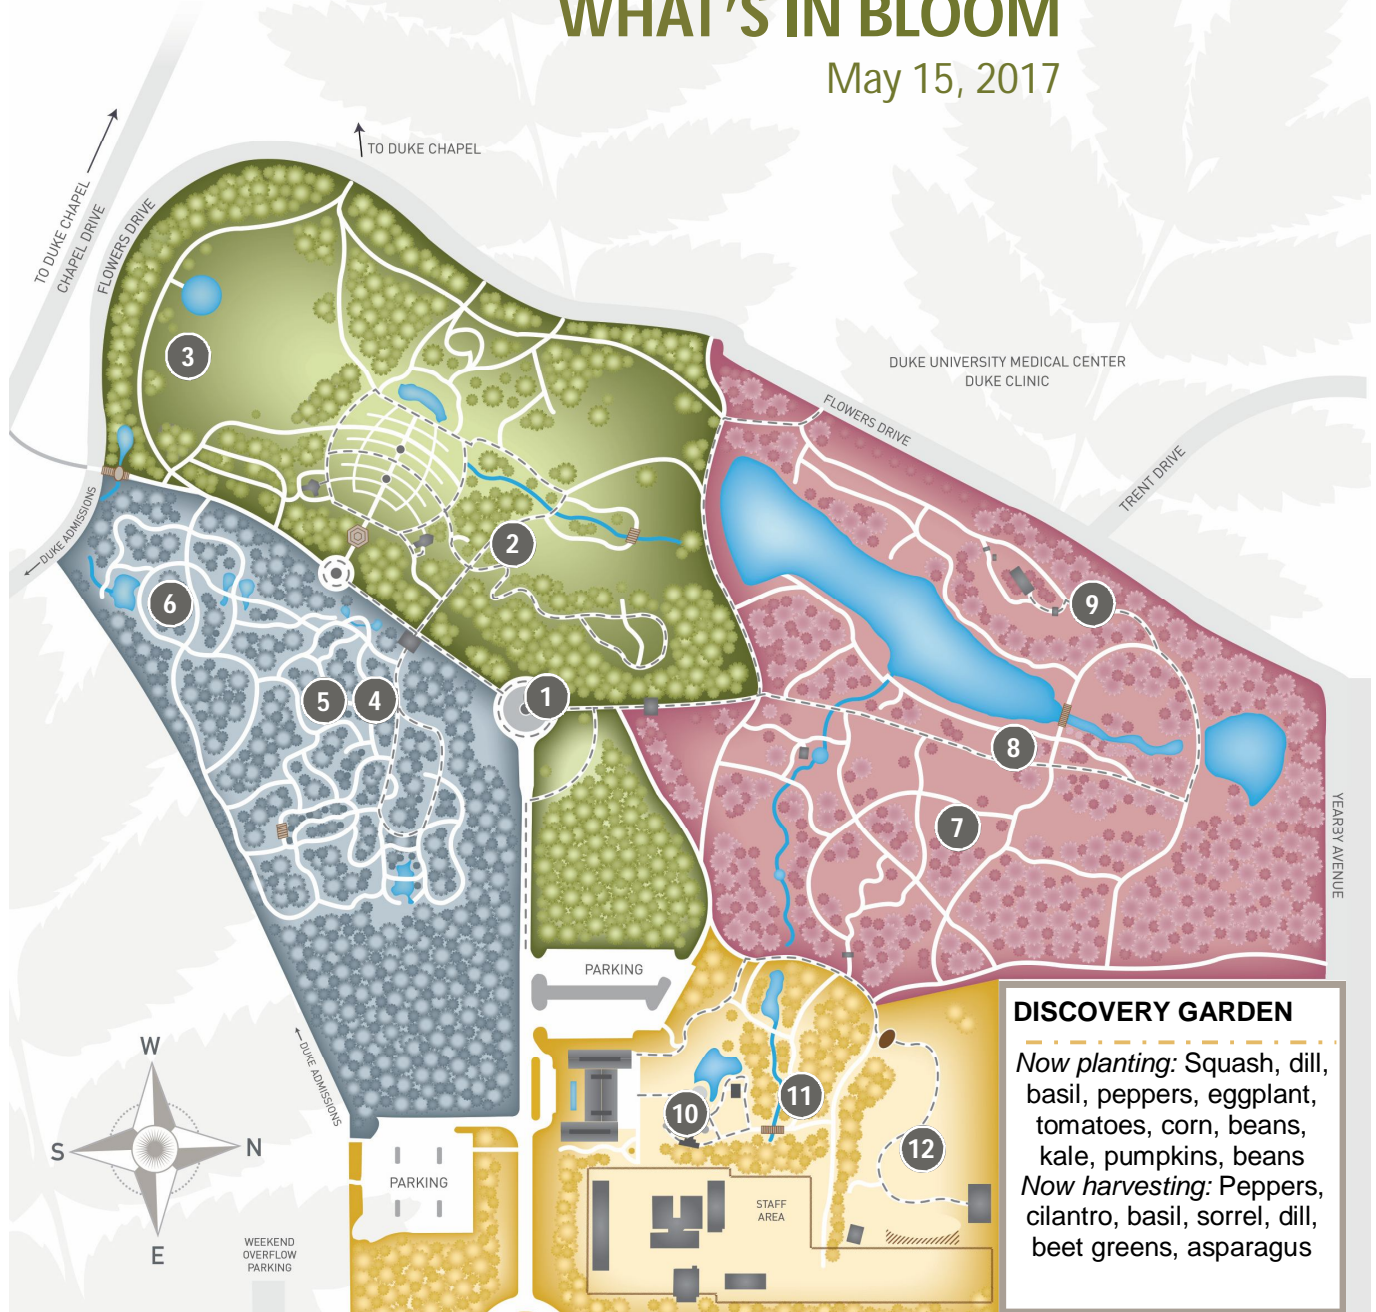

# welcome to DUKE GARDENS

## WHAT'S IN BLOOM

May 15, 2017

12 *Salvia sclarea*  
Clary sage

## HISTORIC GARDENS

*Allium* sp. Ornamental onion  
*Anemone canadensis* Windflower  
*Baptisia* sp. Baptisia  
*Hydrangea quercifolia* Oakleaf hydrangea  
*Indigofera amblyantha* Pink-flower indigo  
*Nepeta* 'Walker's Low' Catmint  
*Magnolia grandiflora* Southern magnolia  
*Phlox paniculata* Garden phlox